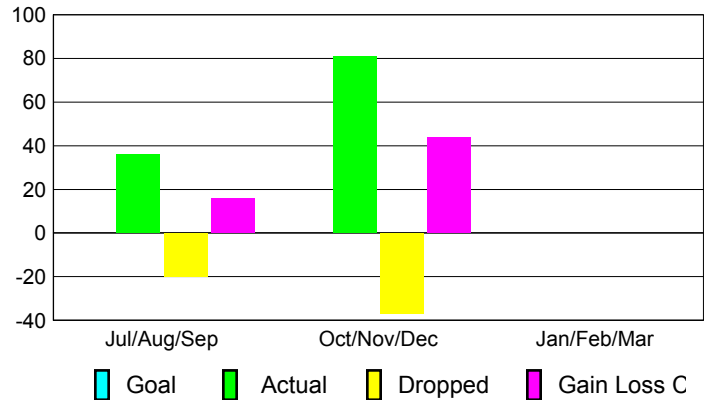

Membership Results 2012-2013

Goal, New, Dropped, Gain/Loss

Comparison of Membership Gain/Loss

Current Year Compared to the Previous Year