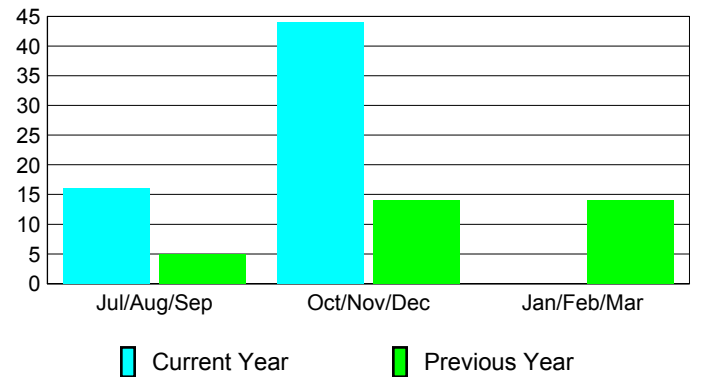

Gender Comparison 2012-2013

Jul/Aug/Sep

Oct/Nov/Dec

Jan/Feb/Mar

Male

Female